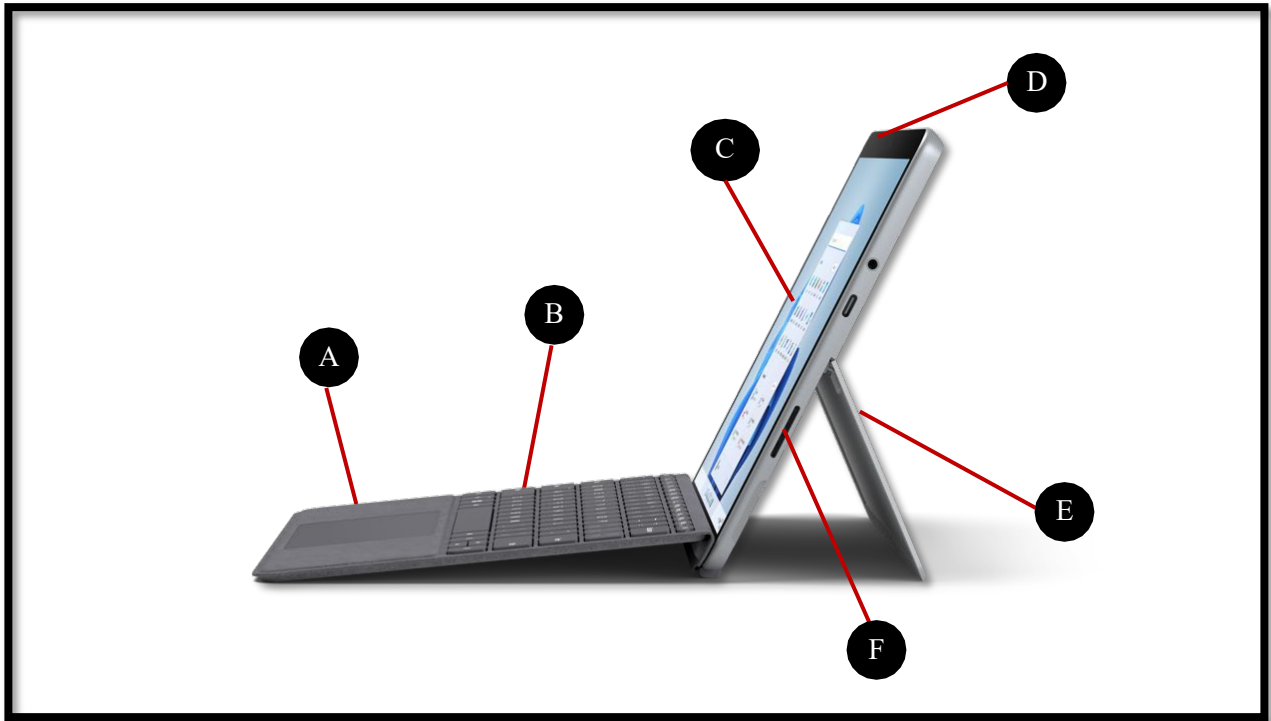

Surface Go Quiz (Basic)

Source: <https://www.microsoft.com/en-us/d/surface-go-3/904h27d0cbwn?rtc=1&activetab=pivot:overviewtab>

A. _____

B. _____

C. _____

D. _____

E. _____

F. _____

Word bank:

keyboard	kickstand	charging port	touchpad	screen	power button
----------	-----------	---------------	----------	--------	--------------

Surface Go Quiz (Advanced)

Source: <https://support.microsoft.com/en-us/surface/surface-go-3-features-1ef2c926-4de1-46c9-a159-9fcb13992509>

1. _____
2. _____
3. _____
4. _____
5. _____

Word bank:

Camera	Headphone jack	Microphone	USB-C port	Volume
--------	----------------	------------	------------	--------