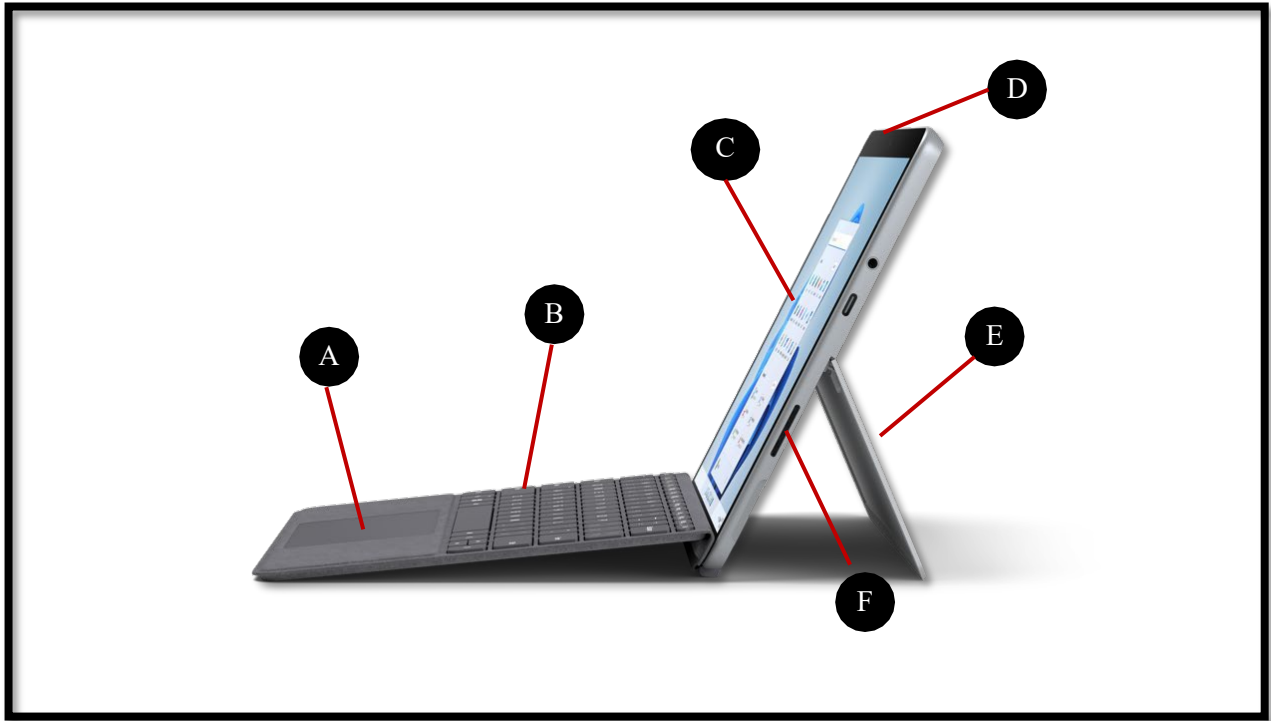

## Surface Go Features (Basic)

Source: <https://www.microsoft.com/en-us/d/surface-go-3/904h27d0cbwn?rtc=1&activetab=pivot:overviewtab>

- A. touchpad or trackpad
- B. keyboard
- C. touchscreen
- D. power button
- E. kickstand
- F. charging port

## Surface Go Features (Advanced)

Source: <https://support.microsoft.com/en-us/surface/surface-go-3-features-1ef2c926-4de1-46c9-a159-9fcb13992509>

- 1) volume
- 2) camera
- 3) microphone
- 4) headphone jack
- 5) USB-C port