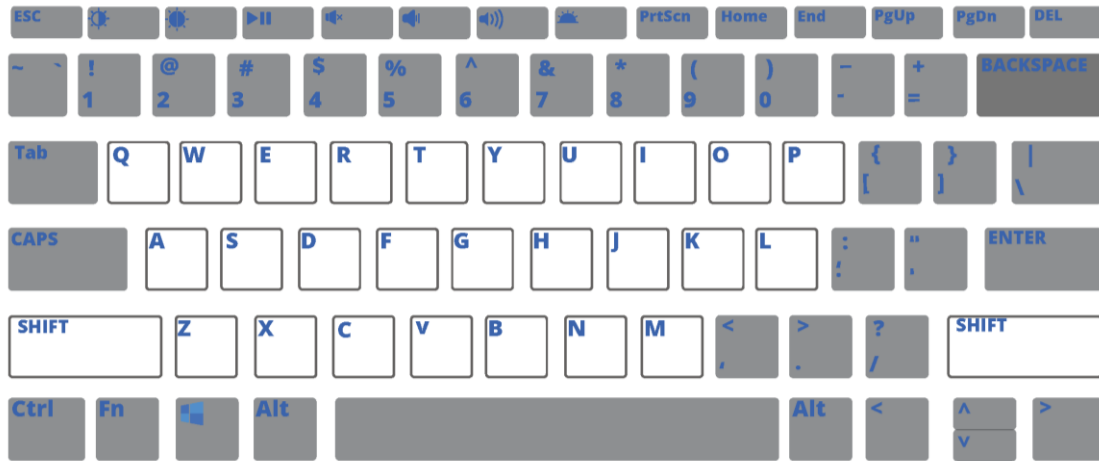

Capital Letter Keyboard Assessment

Circle the 2 keys you need to make the capital letter.

1. T

2. Y

3. S

Capital Letter Keyboard Assessment

4. O

5. N